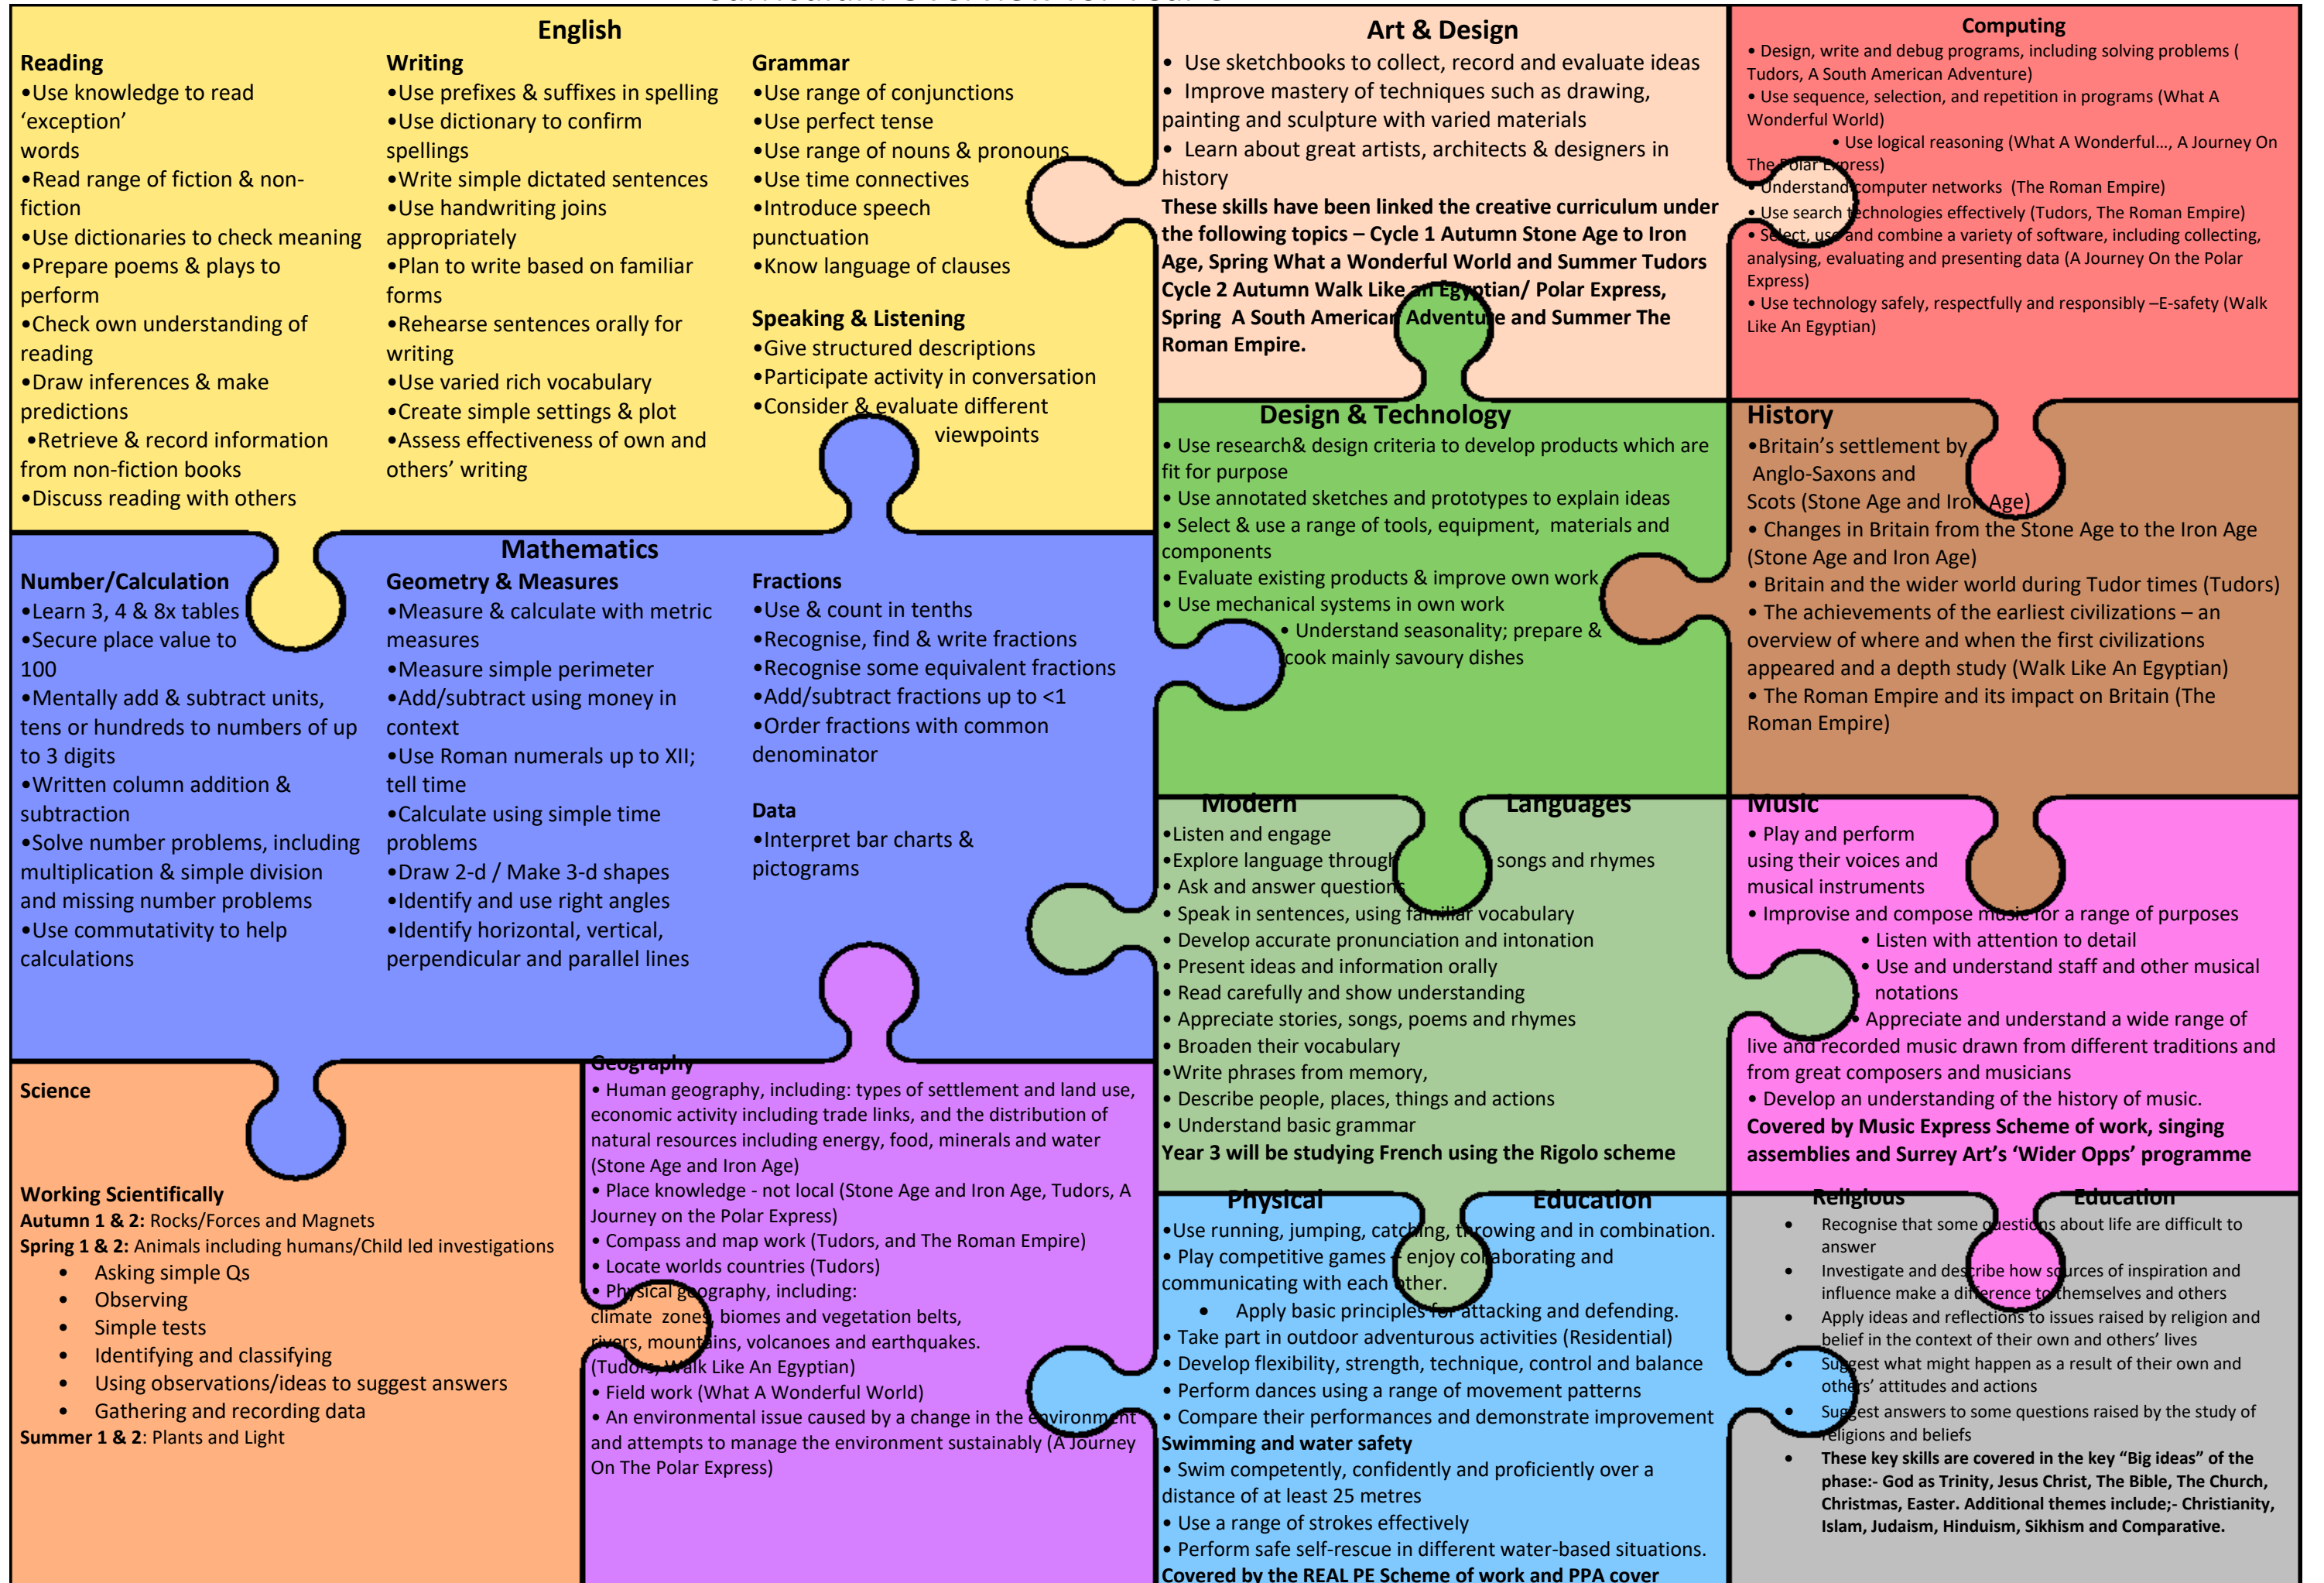

Westfield Primary's Overview of the Primary Curriculum 2018

This document contains 6 A3 sheets, each of which presents an outline of the content of the new Curriculum from 2018 at Westfield Primary School.

Core subjects (English, Maths & Science) are presented in a year-by-year format, based on the outlines given in the National Curriculum (More detail is found on the Curriculum overviews). R.E. is based on the Surrey Agreed Syllabus 2017 - 2022 document. P.E. and Music are covered by the schemes of work bought in by the school. PSHE follows the SEAL documents.

Curriculum Overview for Year 1

Curriculum Overview for Year 2

Curriculum Overview for Year 3

Curriculum Overview for Year 4

Curriculum Overview for Year 5

Curriculum Overview for Year 6