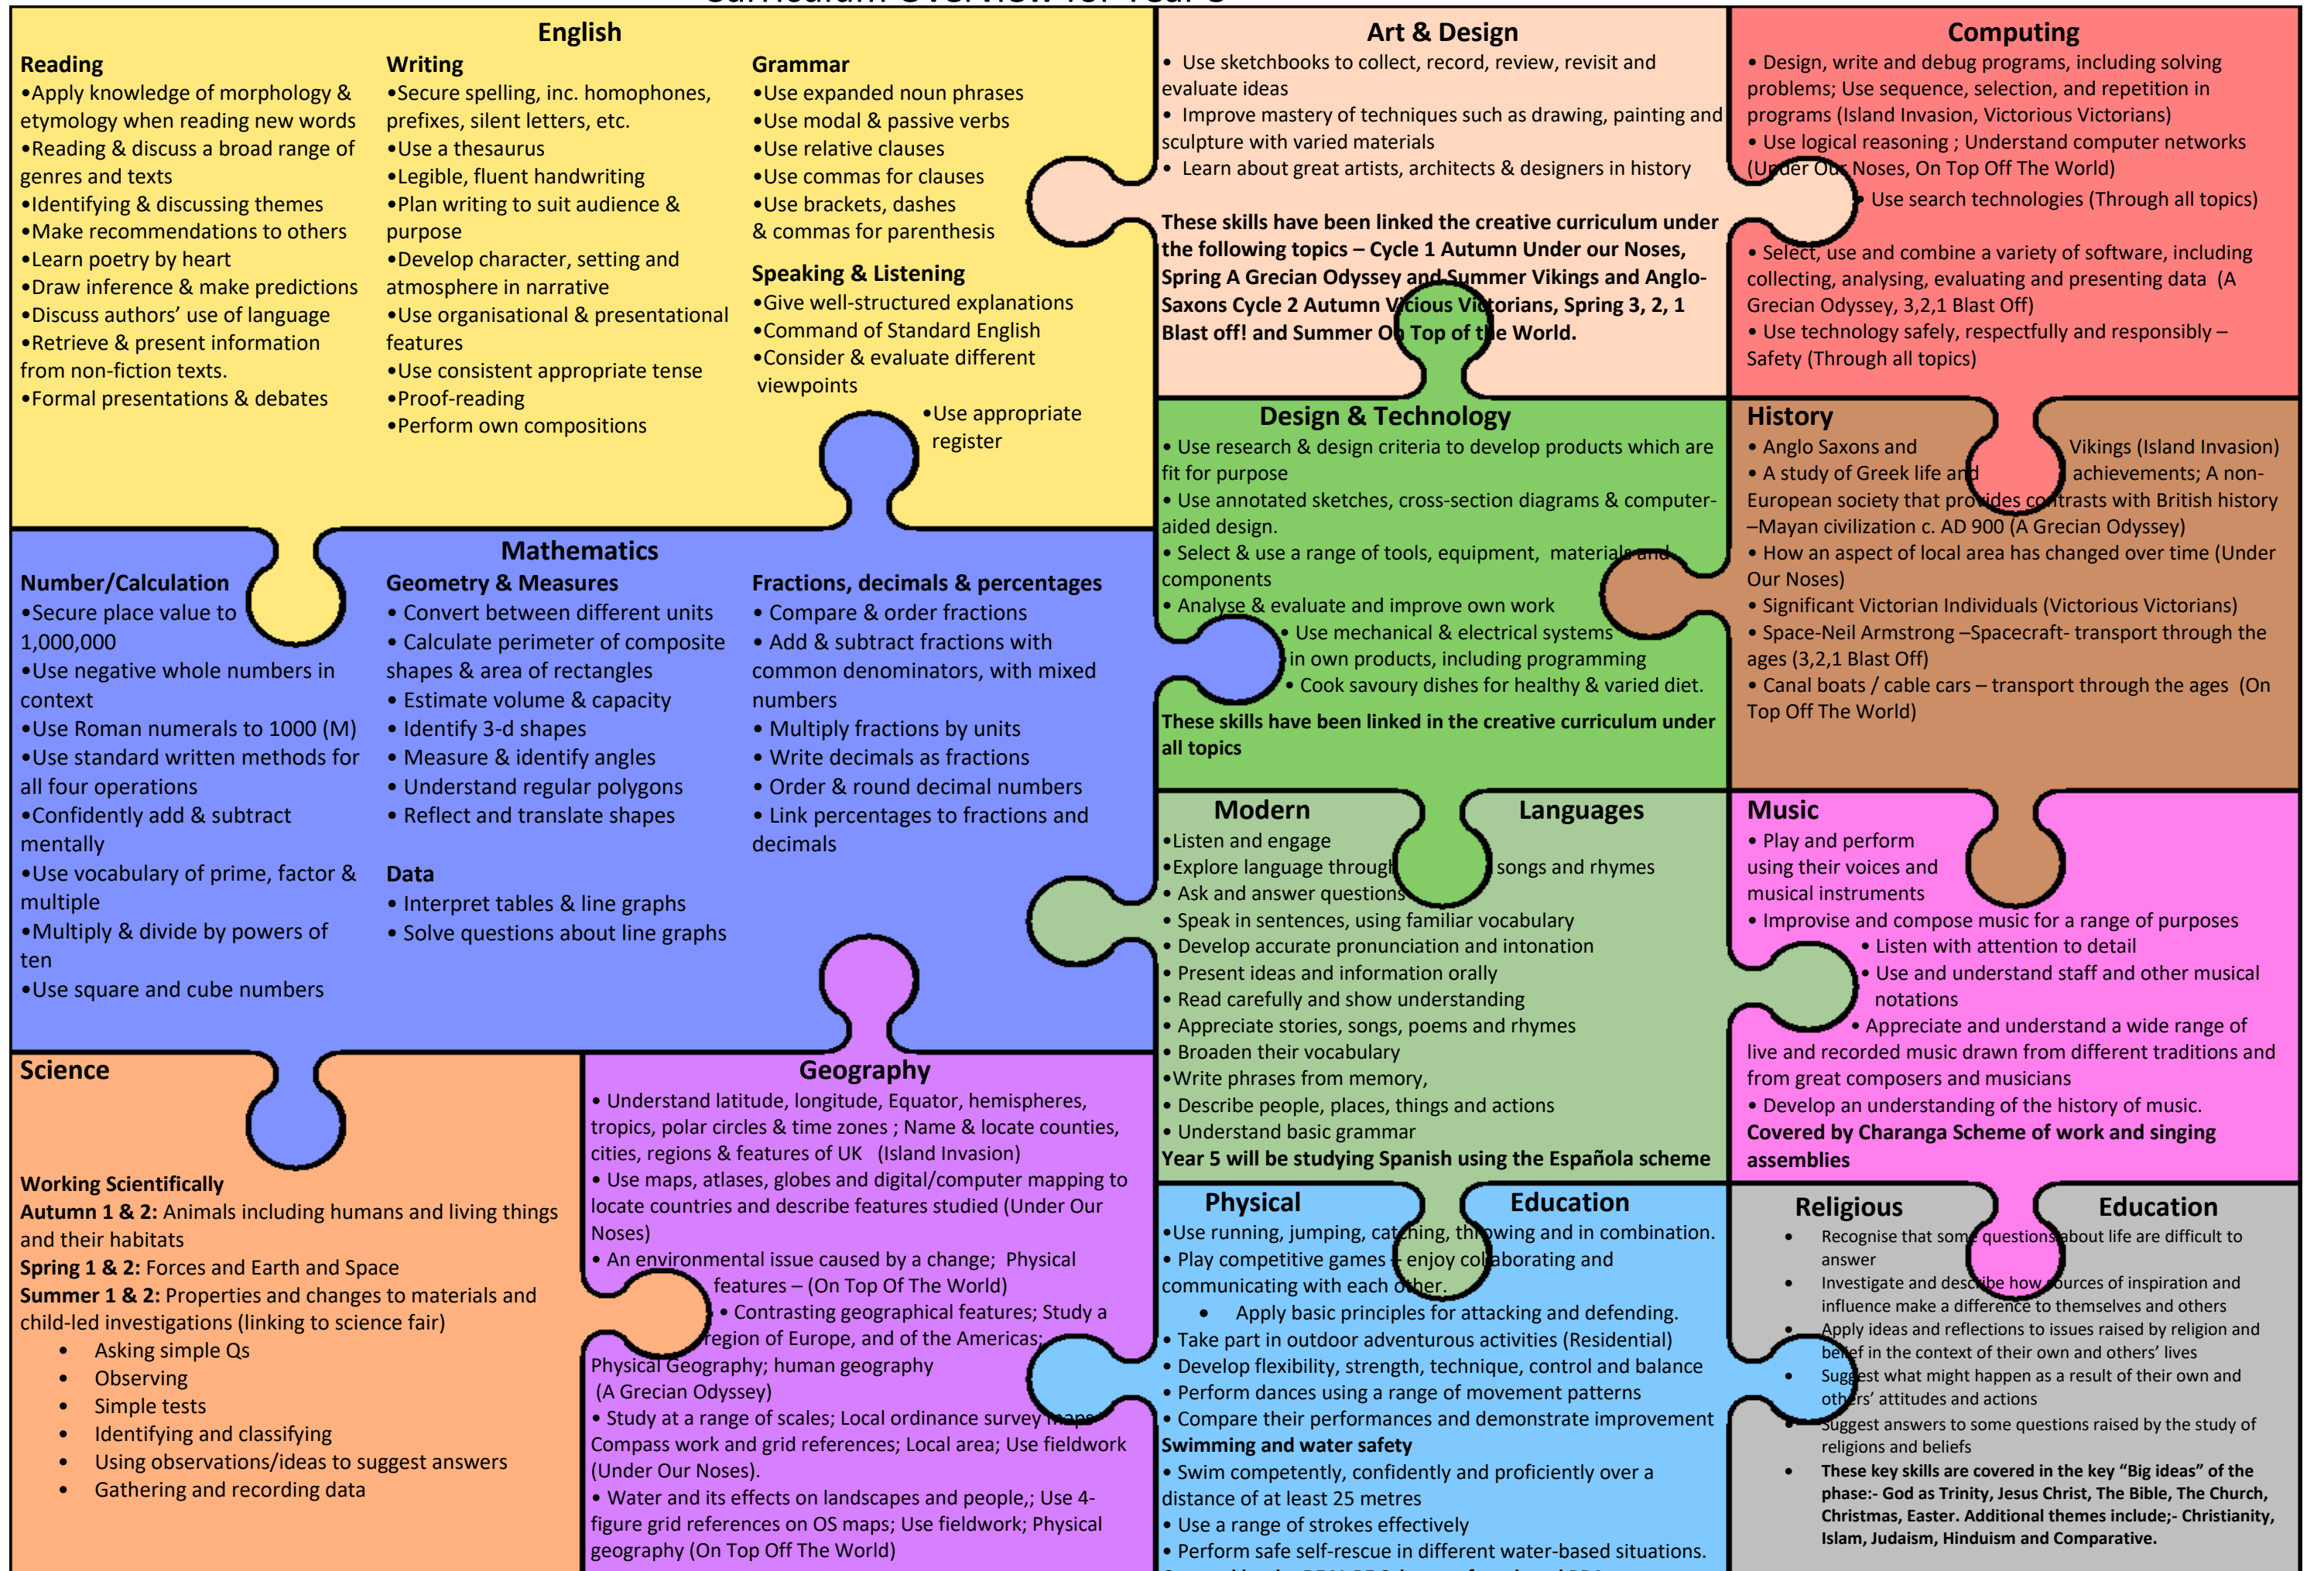

Westfield Primary's Overview of the Primary Curriculum 2018

This document contains 6 A3 sheets, each of which presents an outline of the content of the new Curriculum from 2018 at Westfield Primary School.

Core subjects (English, Maths & Science) are presented in a year-by-year format, based on the outlines given in the National Curriculum (More detail is found on the Curriculum overviews). R.E. is based on the Surrey Agreed Syllabus 2017 - 2022 document. P.E. and Music are covered by the schemes of work bought in by the school. PSHE follows the SEAL documents.

Curriculum Overview for Year 1

Curriculum Overview for Year 2

Curriculum Overview for Year 3

Curriculum Overview for Year 4

Curriculum Overview for Year 5

Curriculum Overview for Year 6