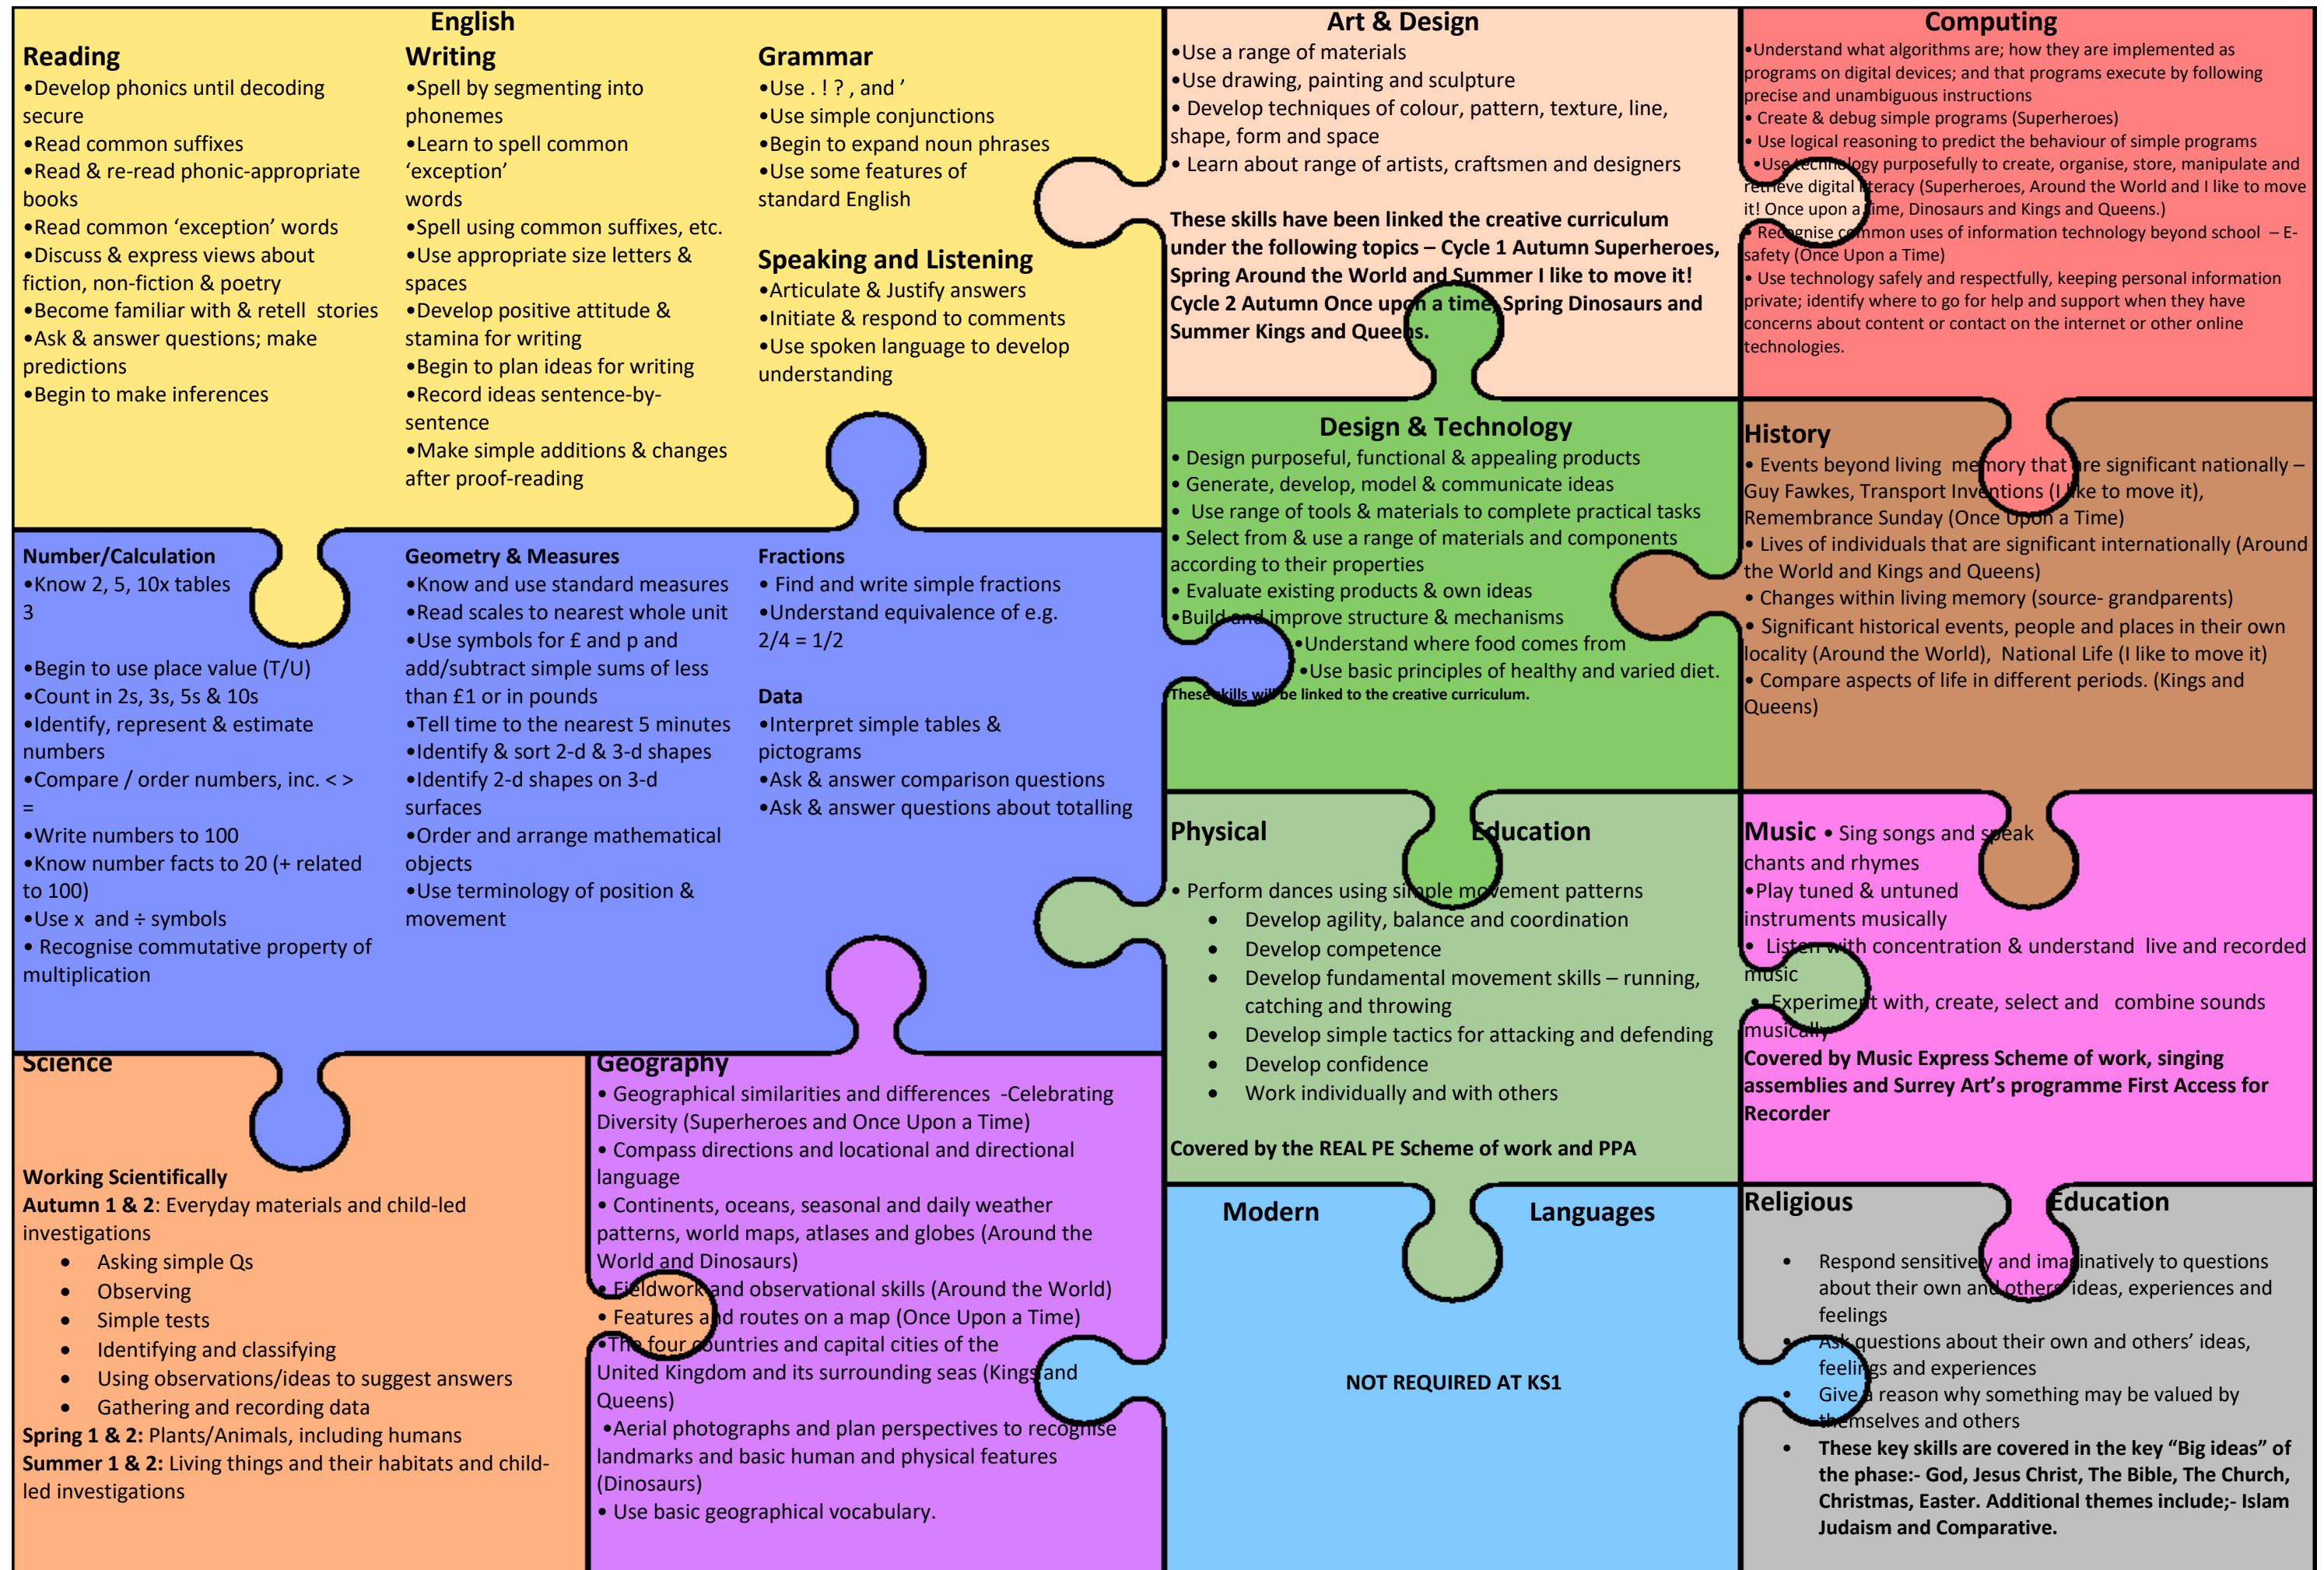

Westfield Primary's Overview of the Primary Curriculum 2018

This document contains 6 A3 sheets, each of which presents an outline of the content of the new Curriculum from 2018 at Westfield Primary School.

Core subjects (English, Maths & Science) are presented in a year-by-year format, based on the outlines given in the National Curriculum (More detail is found on the Curriculum overviews). R.E. is based on the Surrey Agreed Syllabus 2017 - 2022 document. P.E. and Music are covered by the schemes of work bought in by the school. PSHE follows the SEAL documents.

Curriculum Overview for Year 1

Curriculum Overview for Year 2

Curriculum Overview for Year 3

Curriculum Overview for Year 4

Curriculum Overview for Year 5

Curriculum Overview for Year 6