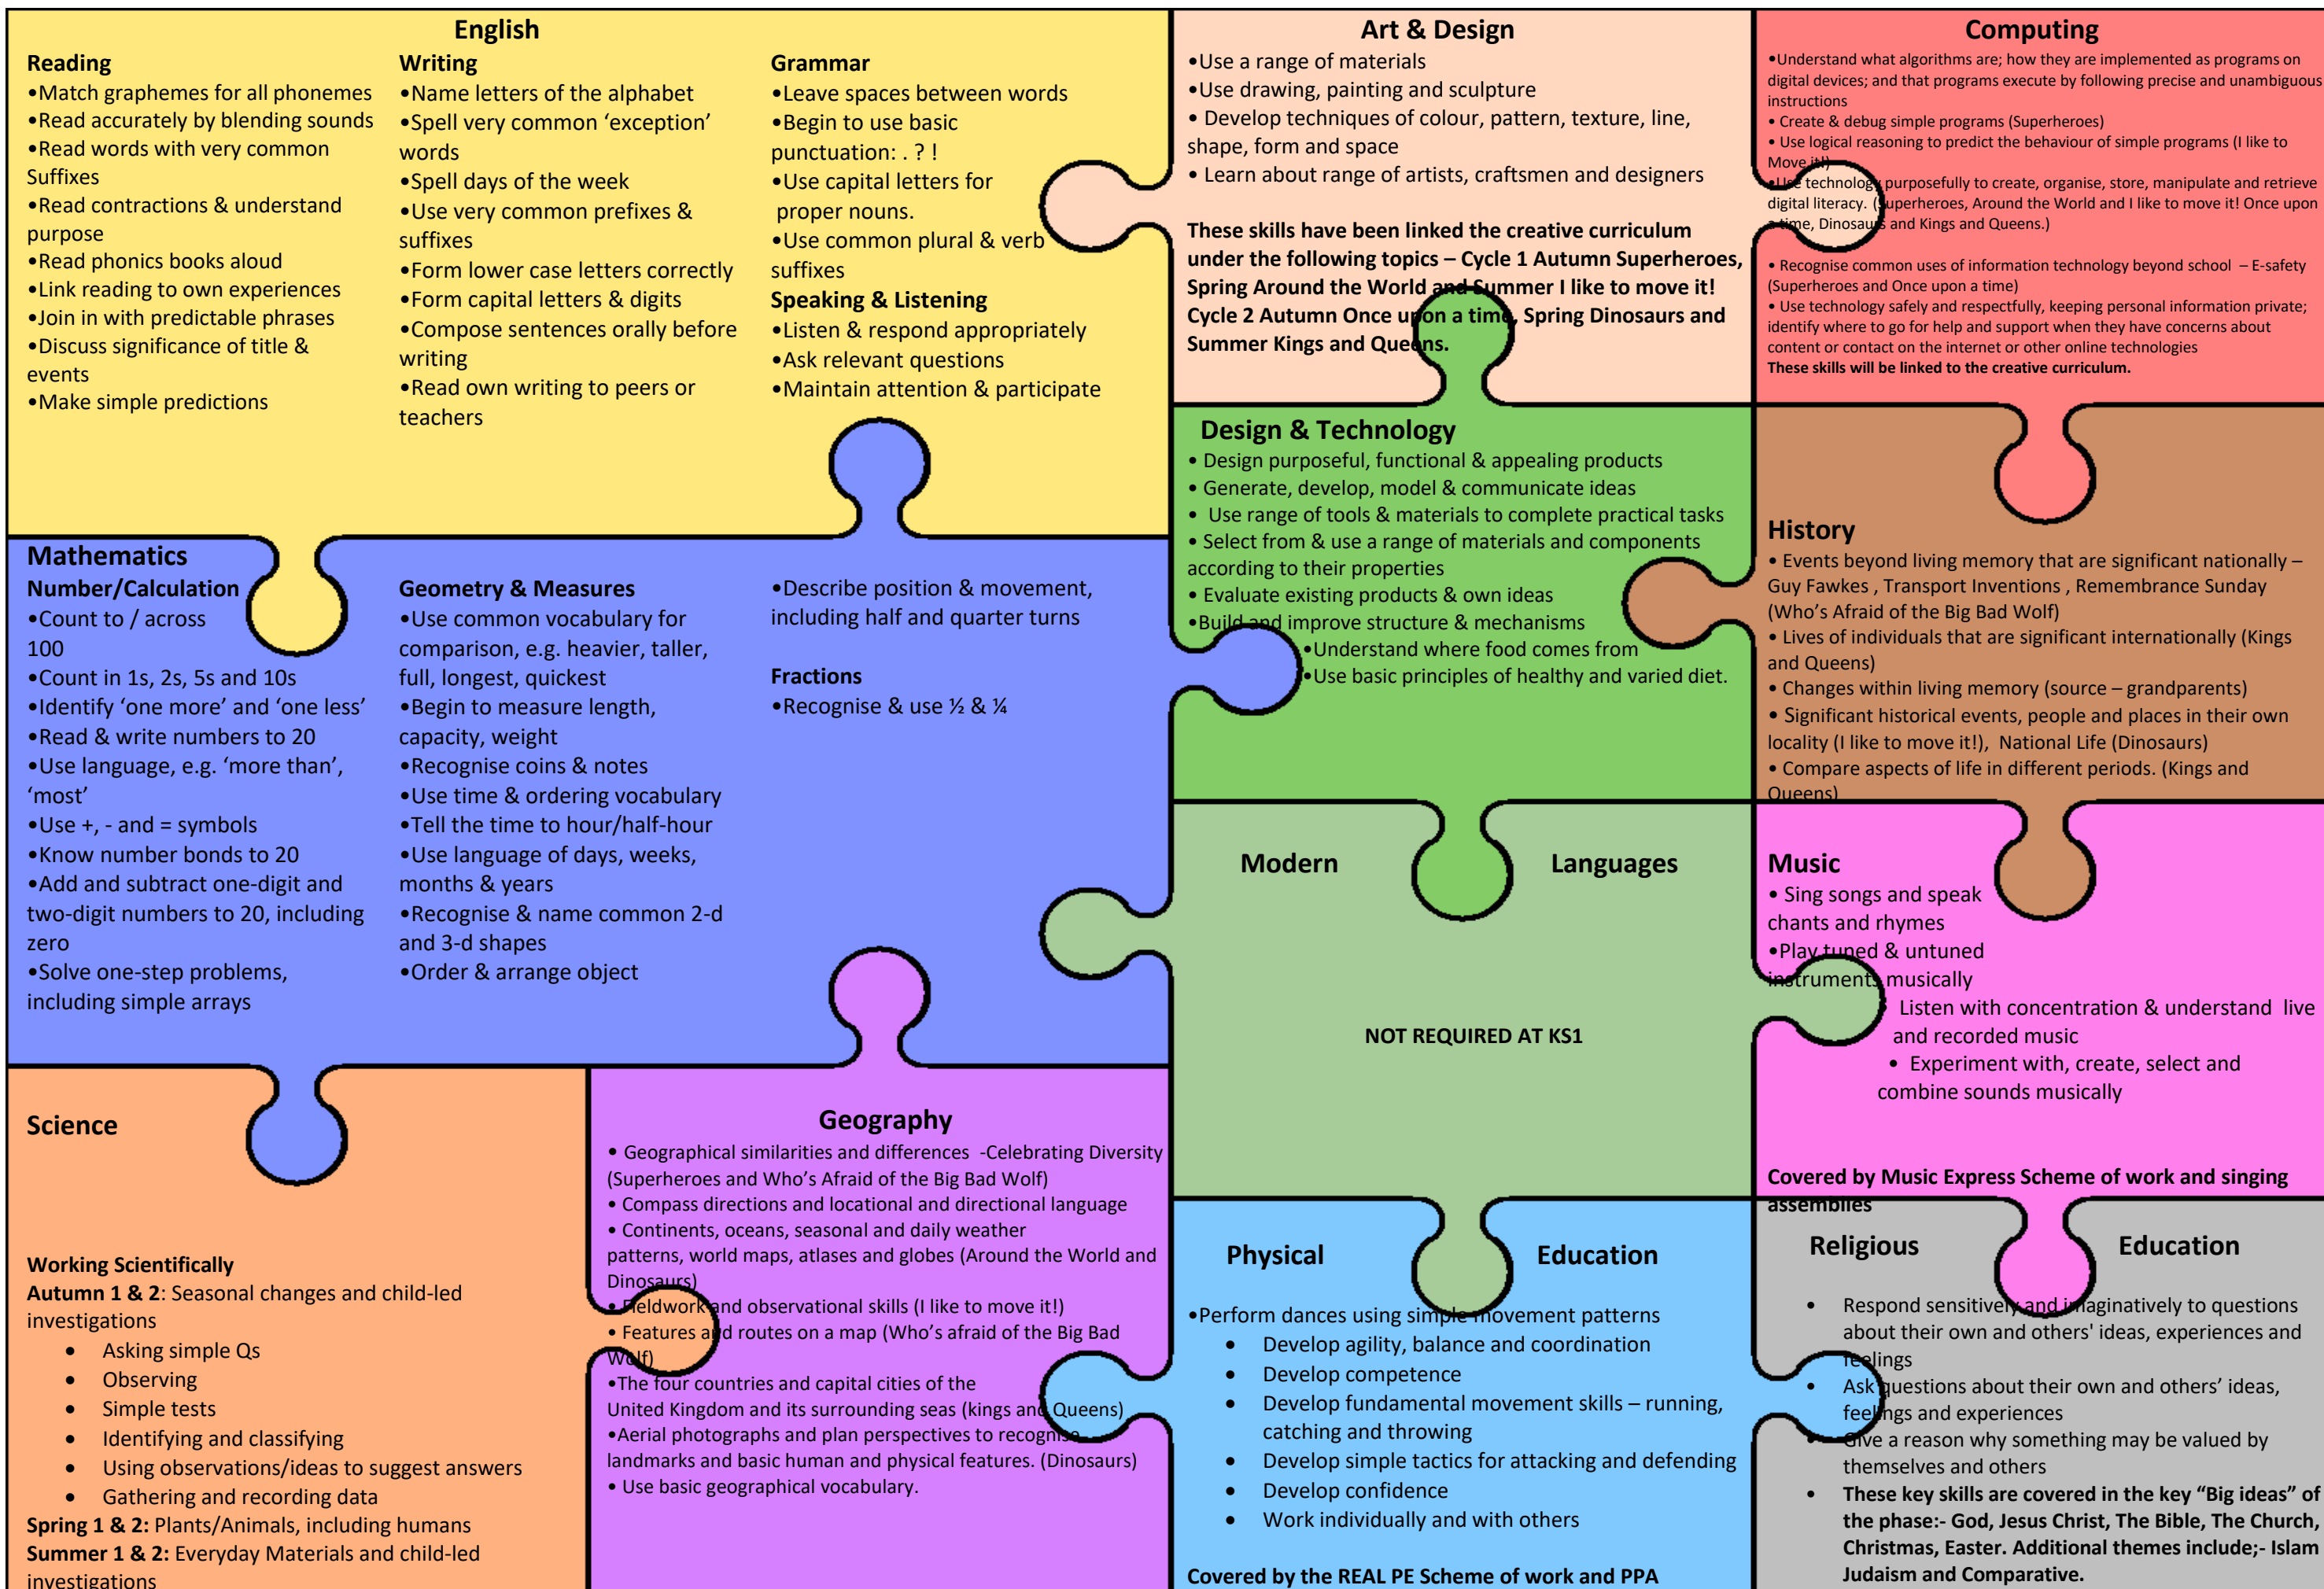

Curriculum Overview for Year 1