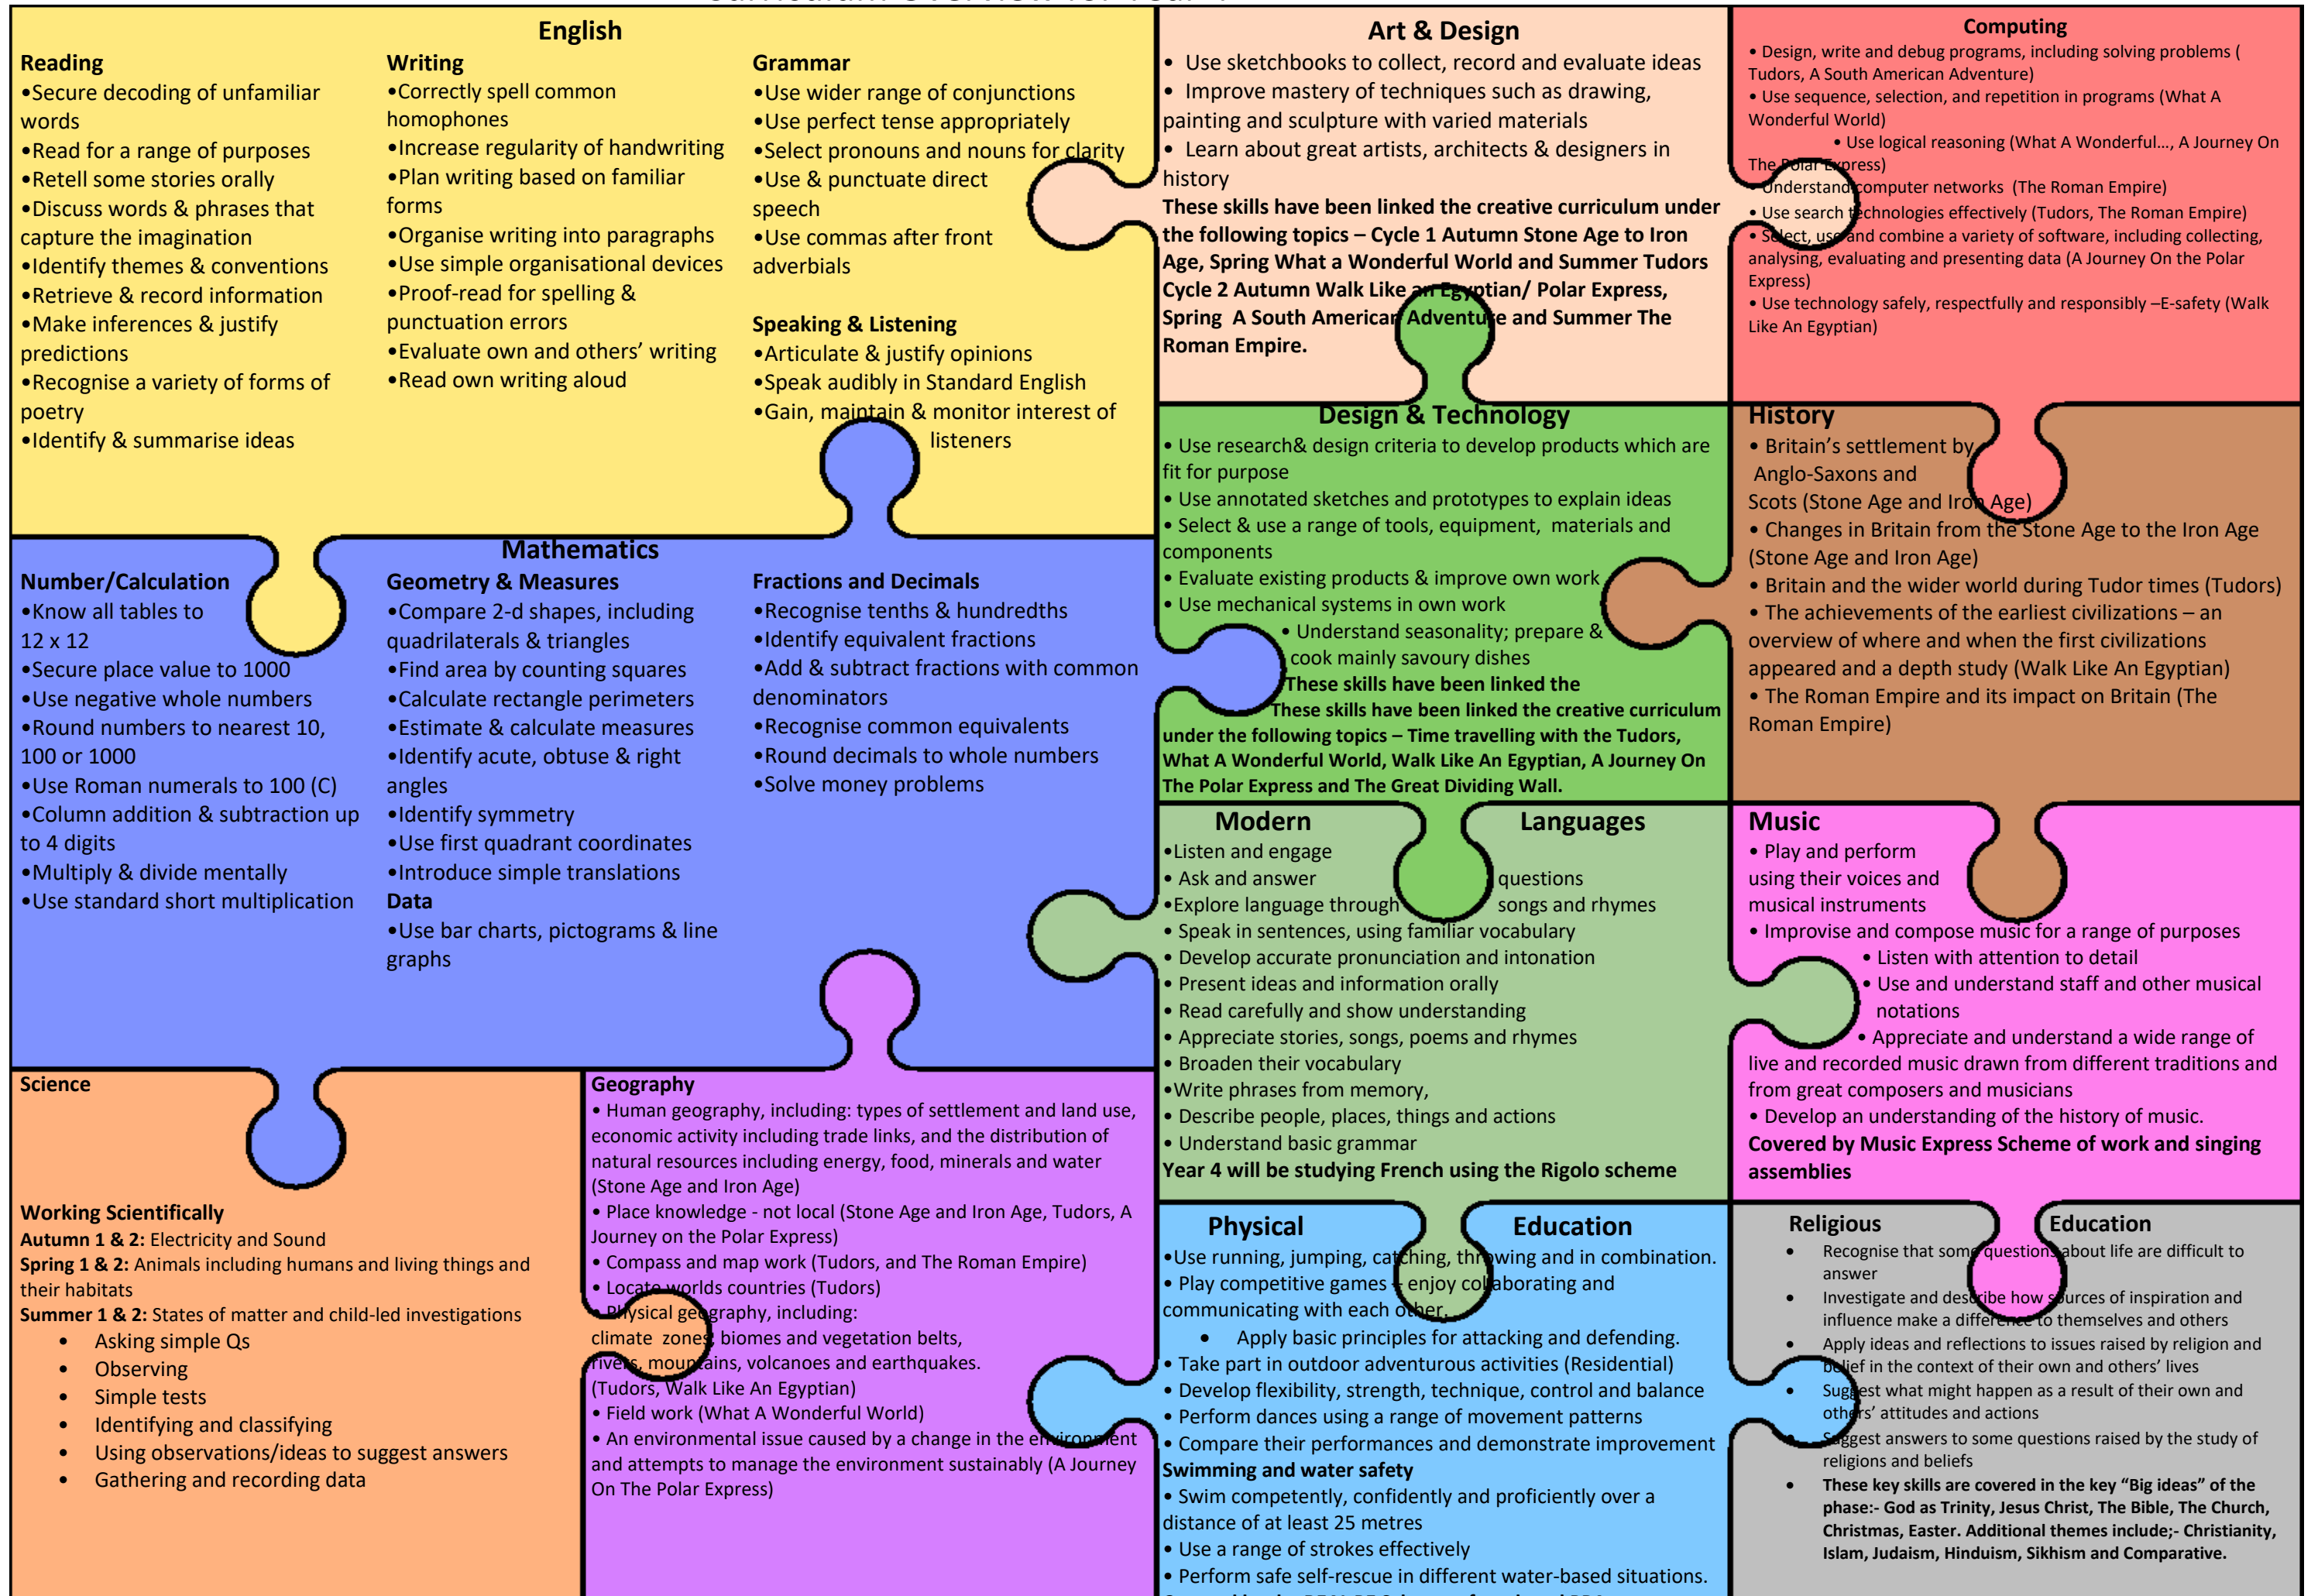

Westfield Primary's Overview of the Primary Curriculum 2018

This document contains 6 A3 sheets, each of which presents an outline of the content of the new Curriculum from 2018 at Westfield Primary School.

Core subjects (English, Maths & Science) are presented in a year-by-year format, based on the outlines given in the National Curriculum (More detail is found on the Curriculum overviews). R.E. is based on the Surrey Agreed Syllabus 2017 - 2022 document. P.E. and Music are covered by the schemes of work bought in by the school. PSHE follows the SEAL documents.

Curriculum Overview for Year 1

Curriculum Overview for Year 2

Curriculum Overview for Year 3

Curriculum Overview for Year 4

Curriculum Overview for Year 5

Curriculum Overview for Year 6