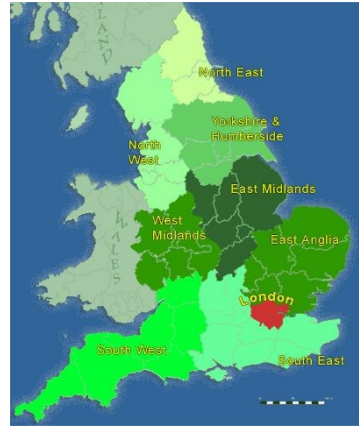

Once Upon a Time

The UK is made up of the island of Great Britain and Northern Ireland. It is surrounded by the English Channel, the North Sea, The Irish Sea and the North Atlantic Ocean.

England is the largest country in the UK. London is the capital city.

What have we already learnt?
 Children were exposed to maps in Reception. They used atlases and maps in groups to visualise the size and shape of the UK.
 Children have learnt they live in Woking and that Woking is a town in England. They have also learnt that England is part of the UK and that they live and go to school in the UK.

Norther Ireland is the smallest country in the UK. Belfast is the capital city.

Wales is a mountainous country in the west of the UK. Cardiff is the capital city.

Scotland is a country in the north of the UK. Edinburgh is the capital city.

Vocabulary	Definition
island	An area of land surrounded by water.
capital city	A city or town where the government sits. London, Edinburgh, Belfast, Cardiff
United Kingdom	The United kingdom includes England, Scotland, Northern Ireland and Wales.
country	An area of land with its own government, rules and borders.
compass	Used to show you the direction.
atlas	A book of maps.
fieldwork	Practical work in the natural environment.
symbol	Something used to represent something else.